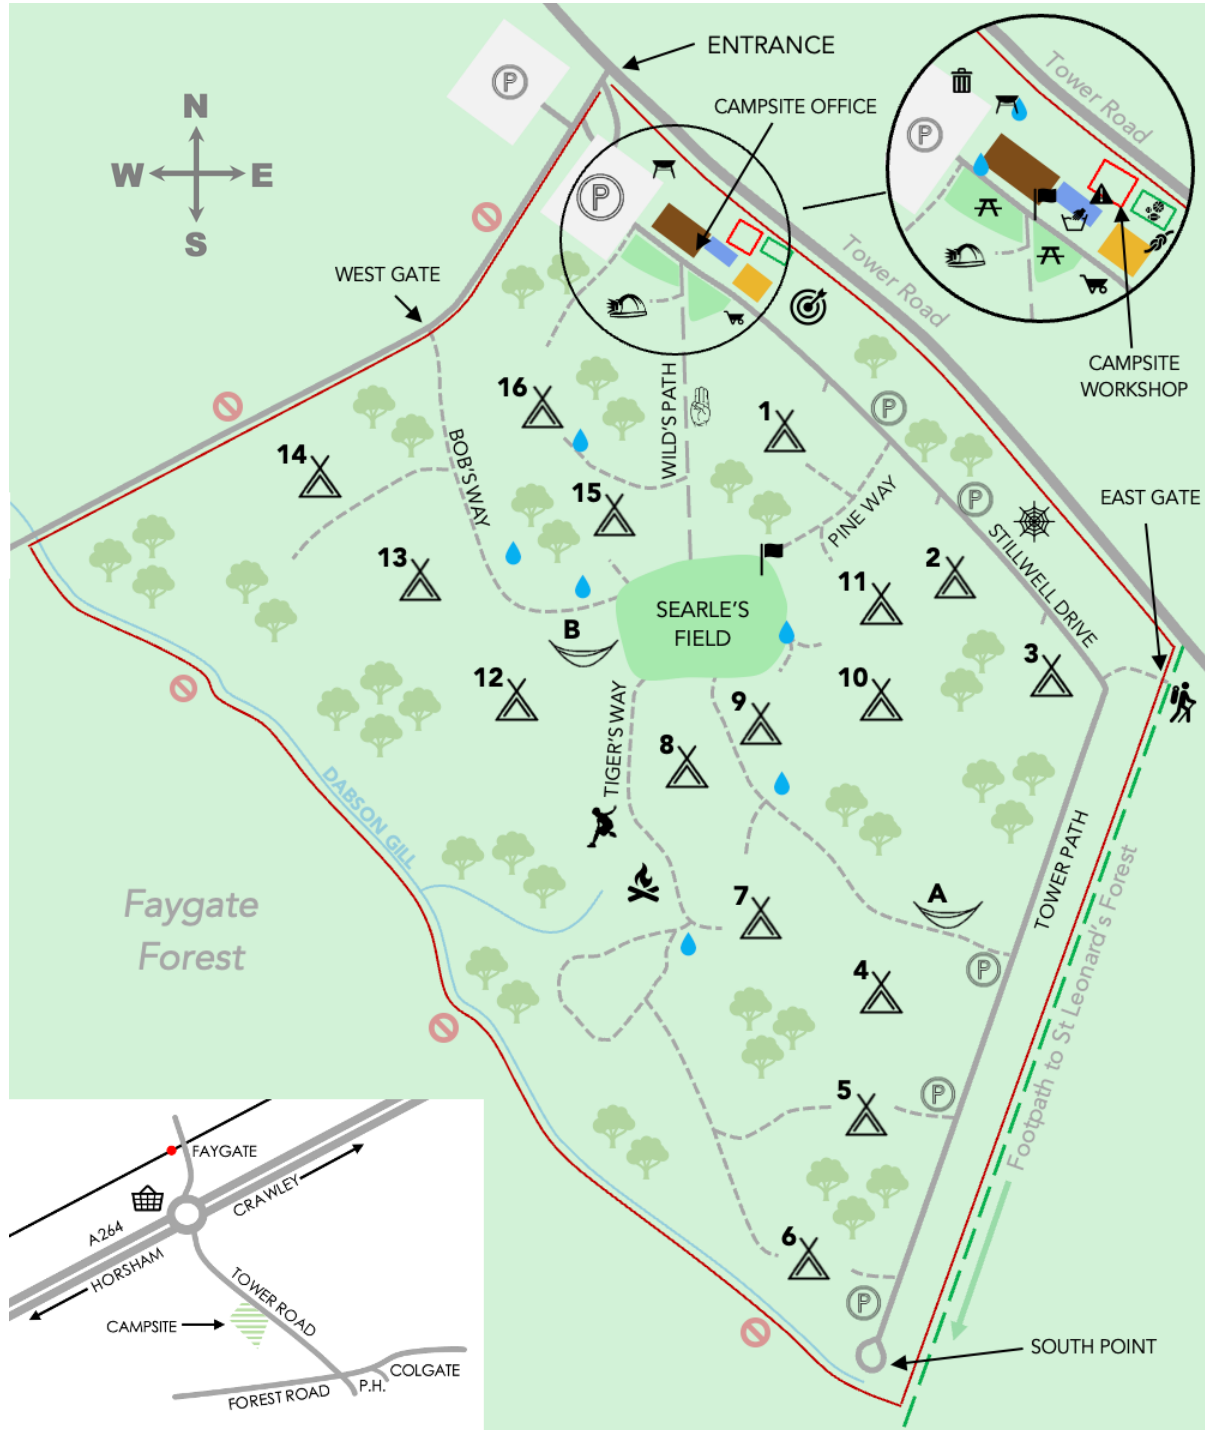

Beacon Hill Scout Campsite Map

Key:

-  Campsite
-  Gummy's Hut
-  Site Shelter
-  Toilets & Showers
-  Equipment Store
-  BBQ Area
-  The Campfire Circle
-  Hammock Spot
-  Quiet Corner
-  Washing Station
-  Trolley Store
-  Chemical Disposal point
-  Refuse Point
-  Parking
-  Hikers Entrance
-  The Cave
-  The Range
-  Pioneering Store
-  Gaga Ball Pit
-  Spiders Web
-  Water Tap
-  Out of Bounds
-  Track/Path
-  Site Boundary

Assembly point located in the main car park

Beacon Hill Scout Campsite
Tower Road, Colgate, RH12 4SX

Campsite Manager:

Email: campsitemanager@horshamscouts.com

Booking Secretary:

Email: campsitebookings@horshamscouts.com